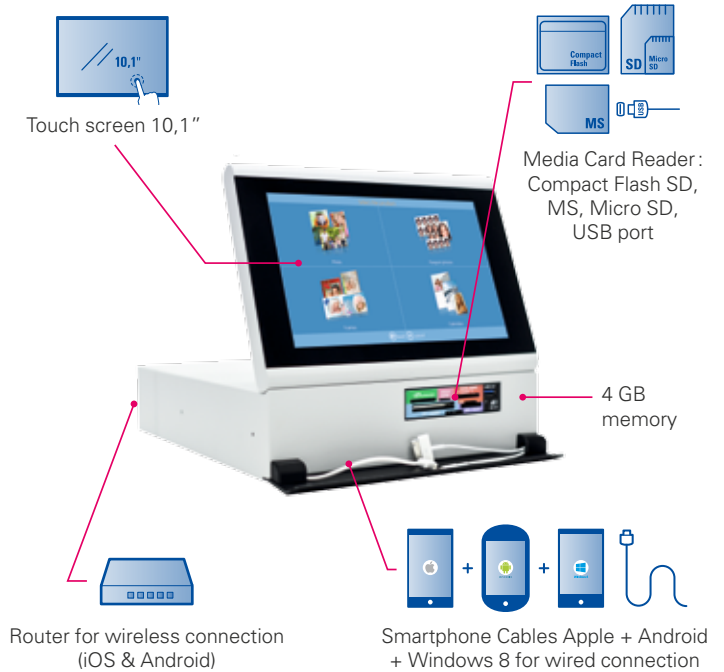

DS-Tmini

10.1" order terminal

DNP
Photo Imaging

The compact, portable and powerful order terminal suitable for any environment

DS-Tmini is a portable order-terminal of 10.1" that offers a userfriendly interface and practical touch technology. The many features of DS-Tmini makes it ultimately ideal for photo retailers or event photographers.

Compact when it's folded, bring it everywhere!

Biometric passport photo function

Panoramic

COMPACT DESIGN

PLUG & PLAY

EASY-TO-USE SOFTWARE

ORDER MANAGEMENT

WIRELESS/WIRED

BIOMETRIC PASSPORT

PANORAMIC PRINTS

WIDE RANGE OF PHOTO PRODUCTS ON-SITE

- Variety of products:**
- ▶ Photo books
 - ▶ Standard photo
 - ▶ Border print
 - ▶ Greeting Cards
 - ▶ **Panoramic print**
 - ▶ Calendars
 - ▶ **ID photos including biometric passport⁽¹⁾.**
- State of the art software that scans, verifies and validates ID photos to meet the official requirements for any country.

EXCLUSIVE FEATURES

- ▶ **Panoramic prints⁽²⁾**

- ▶ 4 exclusive print finishes

- ▶ Social media connectivity

- ▶ PartyPrint Mode (option)

SUPPORTED PRINTERS

- ▶ RX1HS
- ▶ DS620
- ▶ DS80
- ▶ DS820
- ▶ DS80DX

⁽¹⁾Available as an option ⁽²⁾ With DS620 and DS820