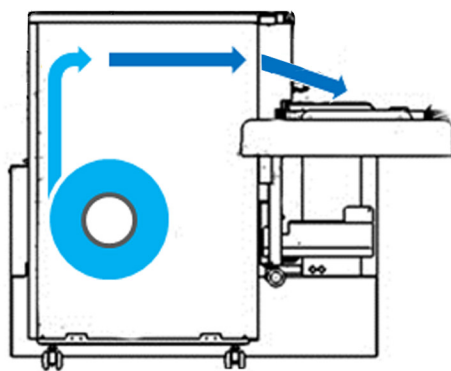

Specifications

QSS Green-R Simplex Printer

Printing System	Piezoelectric Inkjet System
Printer Resolution	720 x 720 dpi 6 Gradations per dot (5 dot sizes + no dot (White)) 1440 x 1440 dpi 4 Gradations per dot (3 dot sizes + no dot (White))
Roll Paper Widths	4", 5", 6", 8", 10"
Roll Paper Advance Length	3.5" to 24" Standard / 3.5" to 69" (with Dedicated RIP PC)
Maximum Print Size	10" x 69" (Roll Paper); 10" x 24" (w/o RIP PC)
Roll Paper Specification	Noritsu Inkjet Photo Paper (Glossy/Semi-Gloss) Paper Thickness: 242 µm / Roll Length: 100 Meters
Ink	4 Colors of Dye Ink; Y (Yellow), M (Magenta), C (Cyan), BK (Black) Volume: 500 mL
Weight	238.8 Lbs. (Excluding Paper, Ink Cartridges or Options)
Power Specifications	AC 100-120V / 200-240V 1P2W

Printing Capacity (Repeat Printing)

Print Size (Width x Advance Length)	Paper	Standard Image Quality (720x720 dpi)	Image Quality Priority (720x720 dpi)	Smooth Image Quality (1440x1440 dpi)
5" x 3.5"	Roll	750	270	260
6" x 4"	Roll	650	222	213
5" x 7"	Roll	420	140	134
8" x 10"	Roll	250	81	78
8" x 12"	Roll	220	68	65
10" x 8"	Roll	280	90	86
10" x 24"	Roll	99	30	29
10" x 36"	Roll	68	20	19
10" x 69"	Roll	35	10	10

Printer Dimensions

Paper Path with Print Sorter